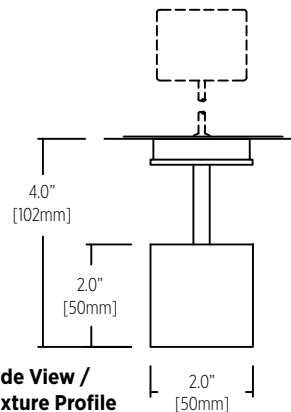

Size	
24	24.8" [631mm]
36	36.3" [921mm]
48	47.7" [1,211mm]
60	59.1" [1,500mm]
72	70.5" [1,790mm]
Custom	

* 50mm x 50mm fixture body profile

Secant 50

SURFACE STEM

SPECIFICATION SHEET

Secant 50

Note:
If separate up/down light is selected
2 power entry points are required