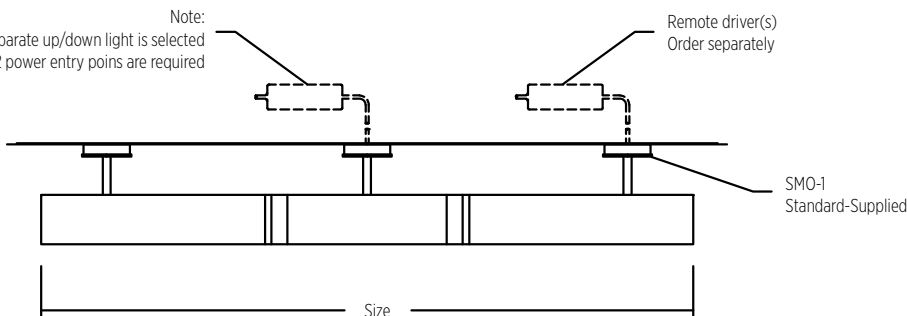

Size	
24	24.8" [631mm]
36	36.3" [921mm]
48	47.7" [1,211mm]
60	59.1" [1,500mm]
72	70.5" [1,790mm]
Custom	

* 50mm x 50mm fixture body profile

Secant 50

SURFACE STEM

SPECIFICATION SHEET

Secant 50

Note:
If separate up/down light is selected
2 power entry points are required

SMO-1 Standard - Supplied

Mounting Option - Stem, Power / Non Power
Installed in drywall or wood
Application wall or ceiling