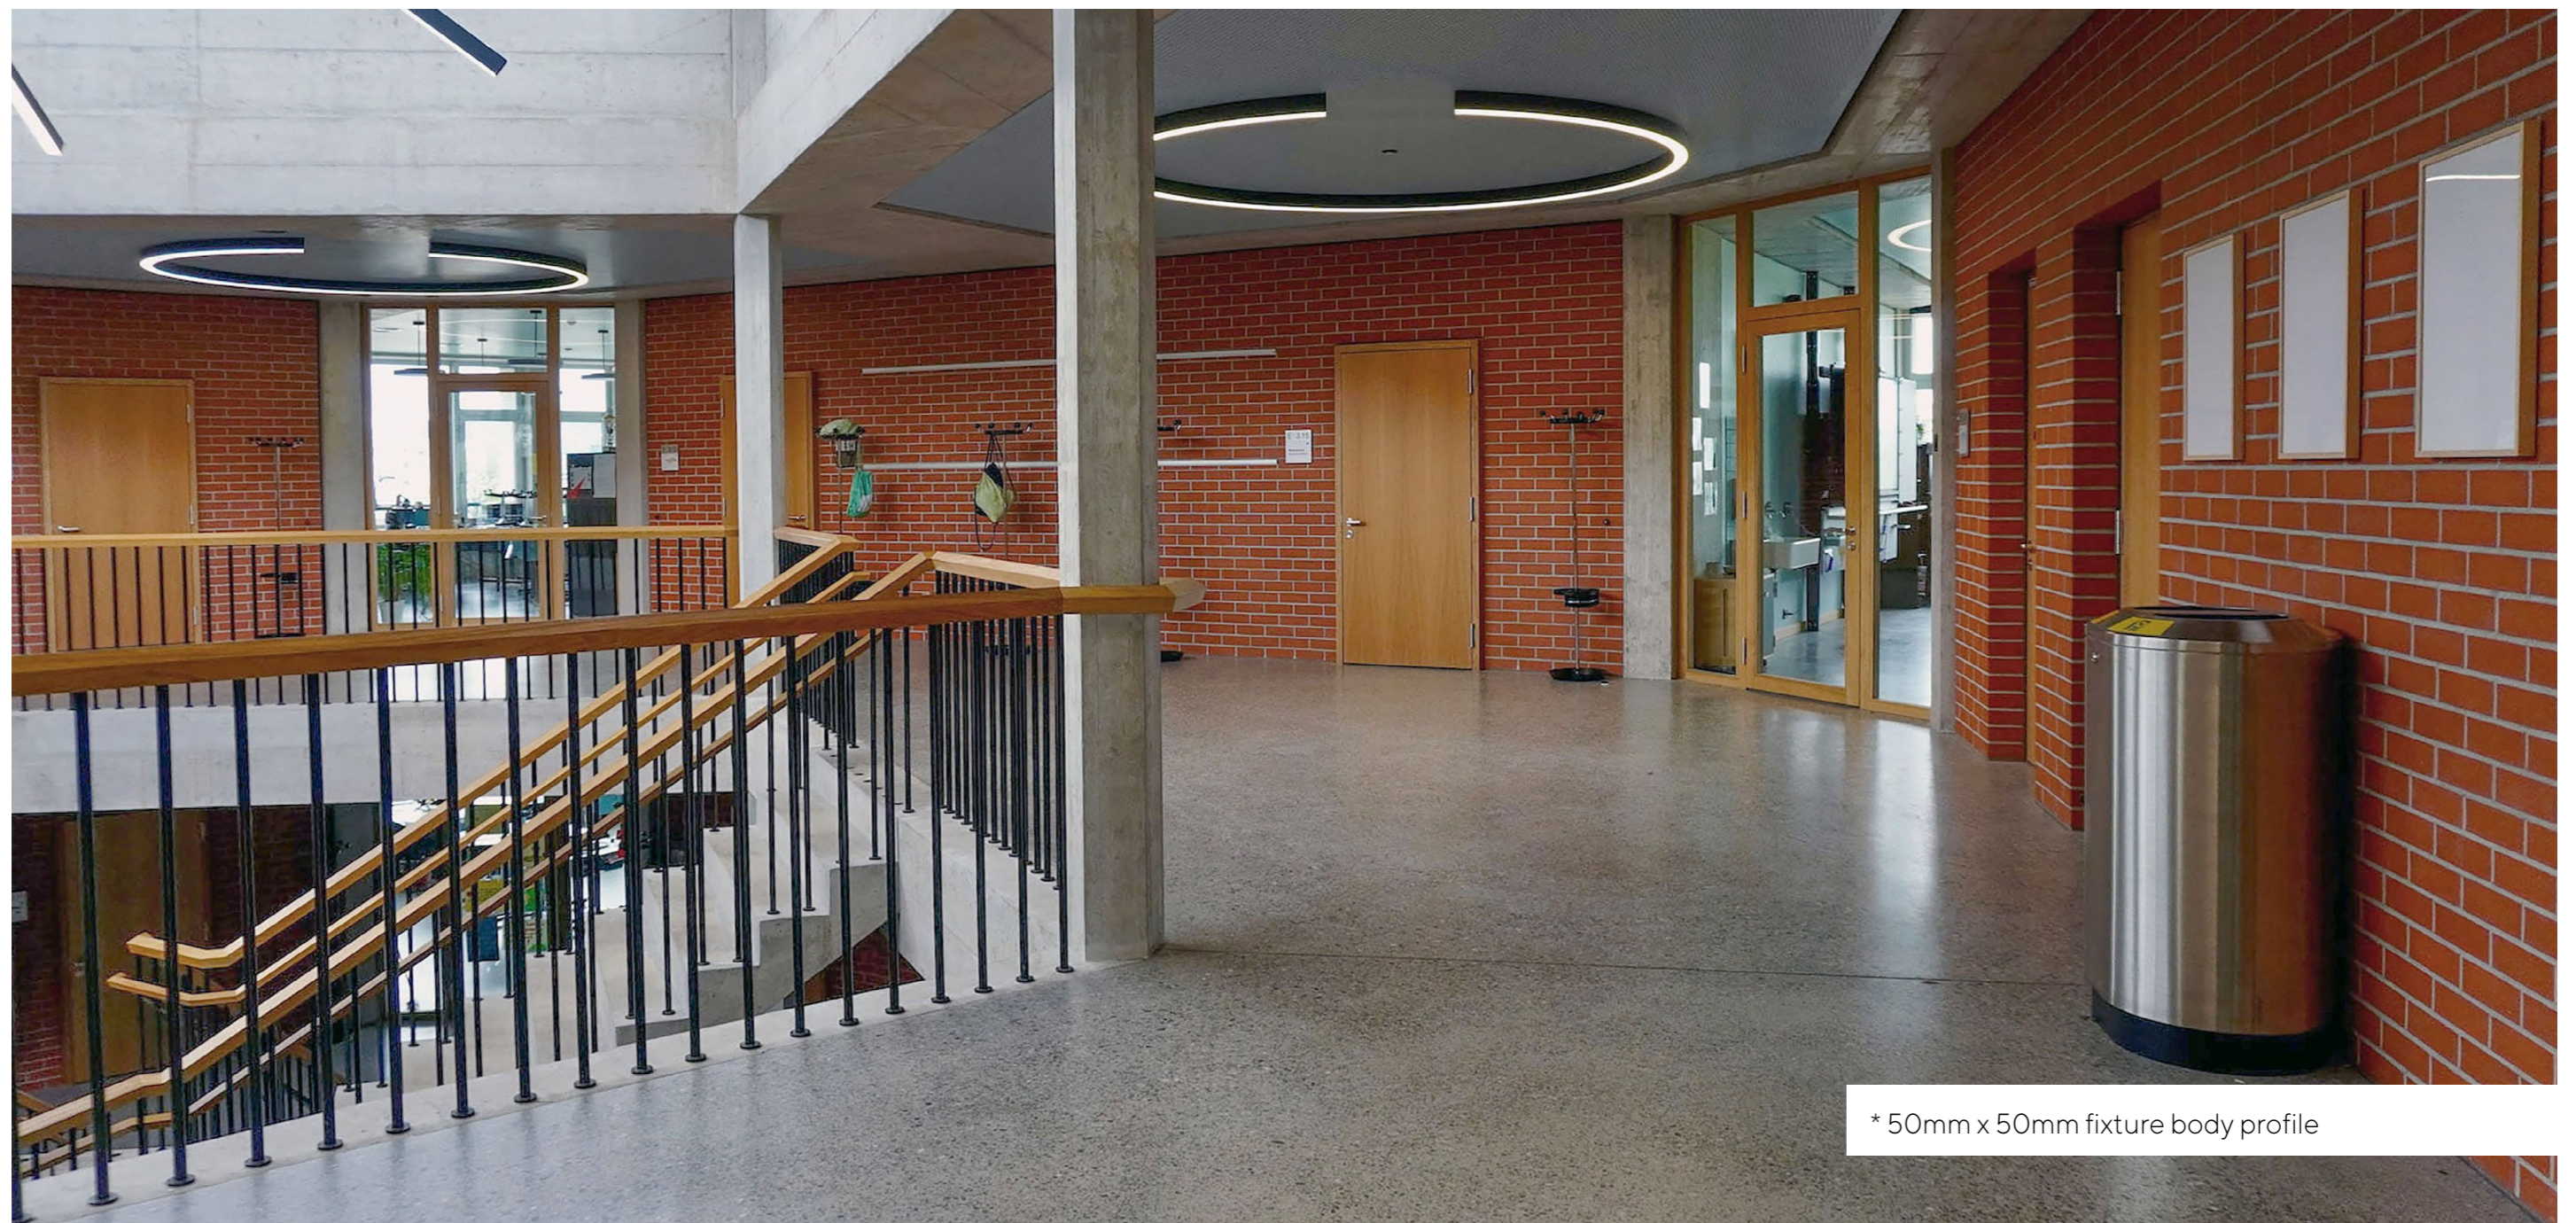

Example fixture number:

1671 - S - 24 - LD - LI - 30 - 2 - RD - S - SW - SA - 19 - S - CS

Secant 50

SURFACE STEM

Offering a voluminous effect, Secant 50 is available in pendant and surface versions. Appearance is adaptable according to one's wishes and can be modified. Satin Opal diffuser for general lighting with maximum transmittance and homogeneous lighting.

Size	
24	24.8" [631mm]
36	36.3" [921mm]
48	47.7" [1,211mm]
60	59.1" [1,500mm]
72	70.5" [1,790mm]
Custom	

* 50mm x 50mm fixture body profile

Secant 50

SURFACE STEM

SPECIFICATION SHEET

Secant 50

Note:
If separate up/down light is selected
2 power entry points are required