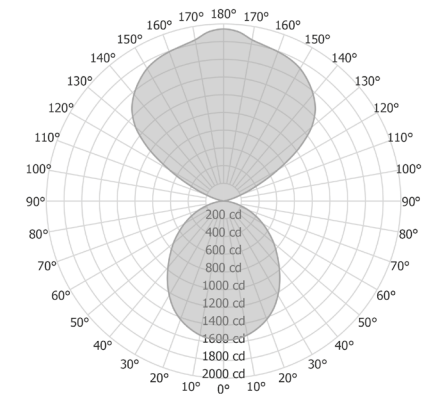

Example fixture number:

1671 - S - 24 - LD - LI - 30 - 2 - RD - S - SW - SA - 19 - S - CS