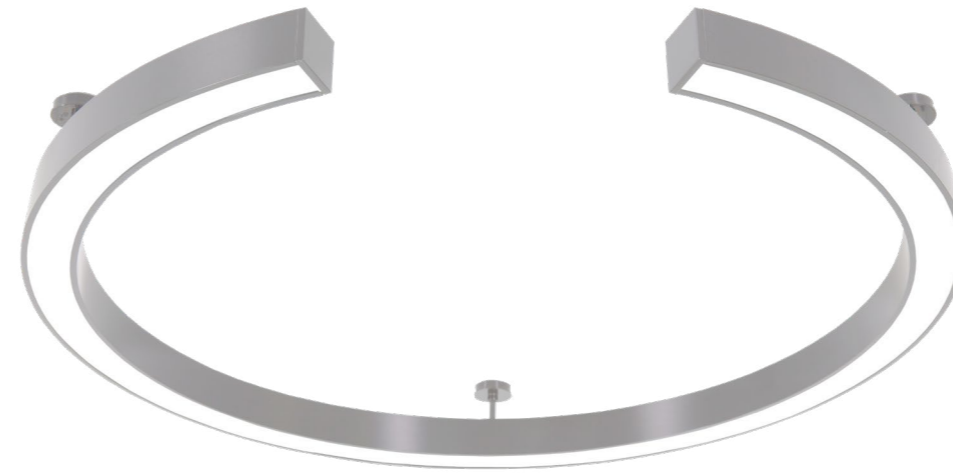

Example fixture number:

1671 - S - 24 - LD - LI - 30 - 2 - RD - S - SW - SA - 19 - S - CS

Secant 50

SURFACE STEM

Offering a voluminous effect, Secant 50 is available in pendant and surface versions. Appearance is adaptable according to one's wishes and can be modified. Satin Opal diffuser for general lighting with maximum transmittance and homogeneous lighting.

Size	
24	24.8" [631mm]
36	36.3" [921mm]
48	47.7" [1,211mm]
60	59.1" [1,500mm]
72	70.5" [1,790mm]
Custom	

* 50mm x 50mm fixture body profile

Secant 50

SURFACE STEM

SPECIFICATION SHEET

Secant 50

Note:
If separate up/down light is selected
2 power entry points are required