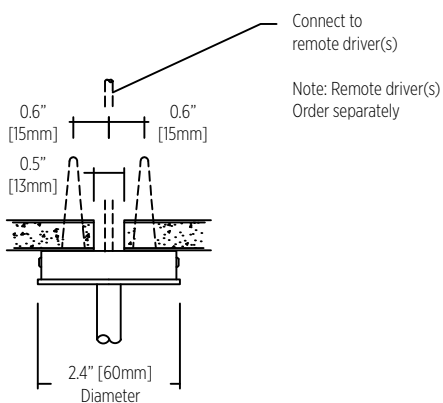

Size	
24	24.8" [631mm]
36	36.3" [921mm]
48	47.7" [1,211mm]
60	59.1" [1,500mm]
72	70.5" [1,790mm]
Custom	

* 50mm x 50mm fixture body profile

Secant 50

SURFACE STEM

SPECIFICATION SHEET

Secant 50

Note:
If separate up/down light is selected
2 power entry points are required

SMO-1 Standard - Supplied

Mounting Option - Stem, Power / Non Power
Installed in drywall or wood
Application wall or ceiling